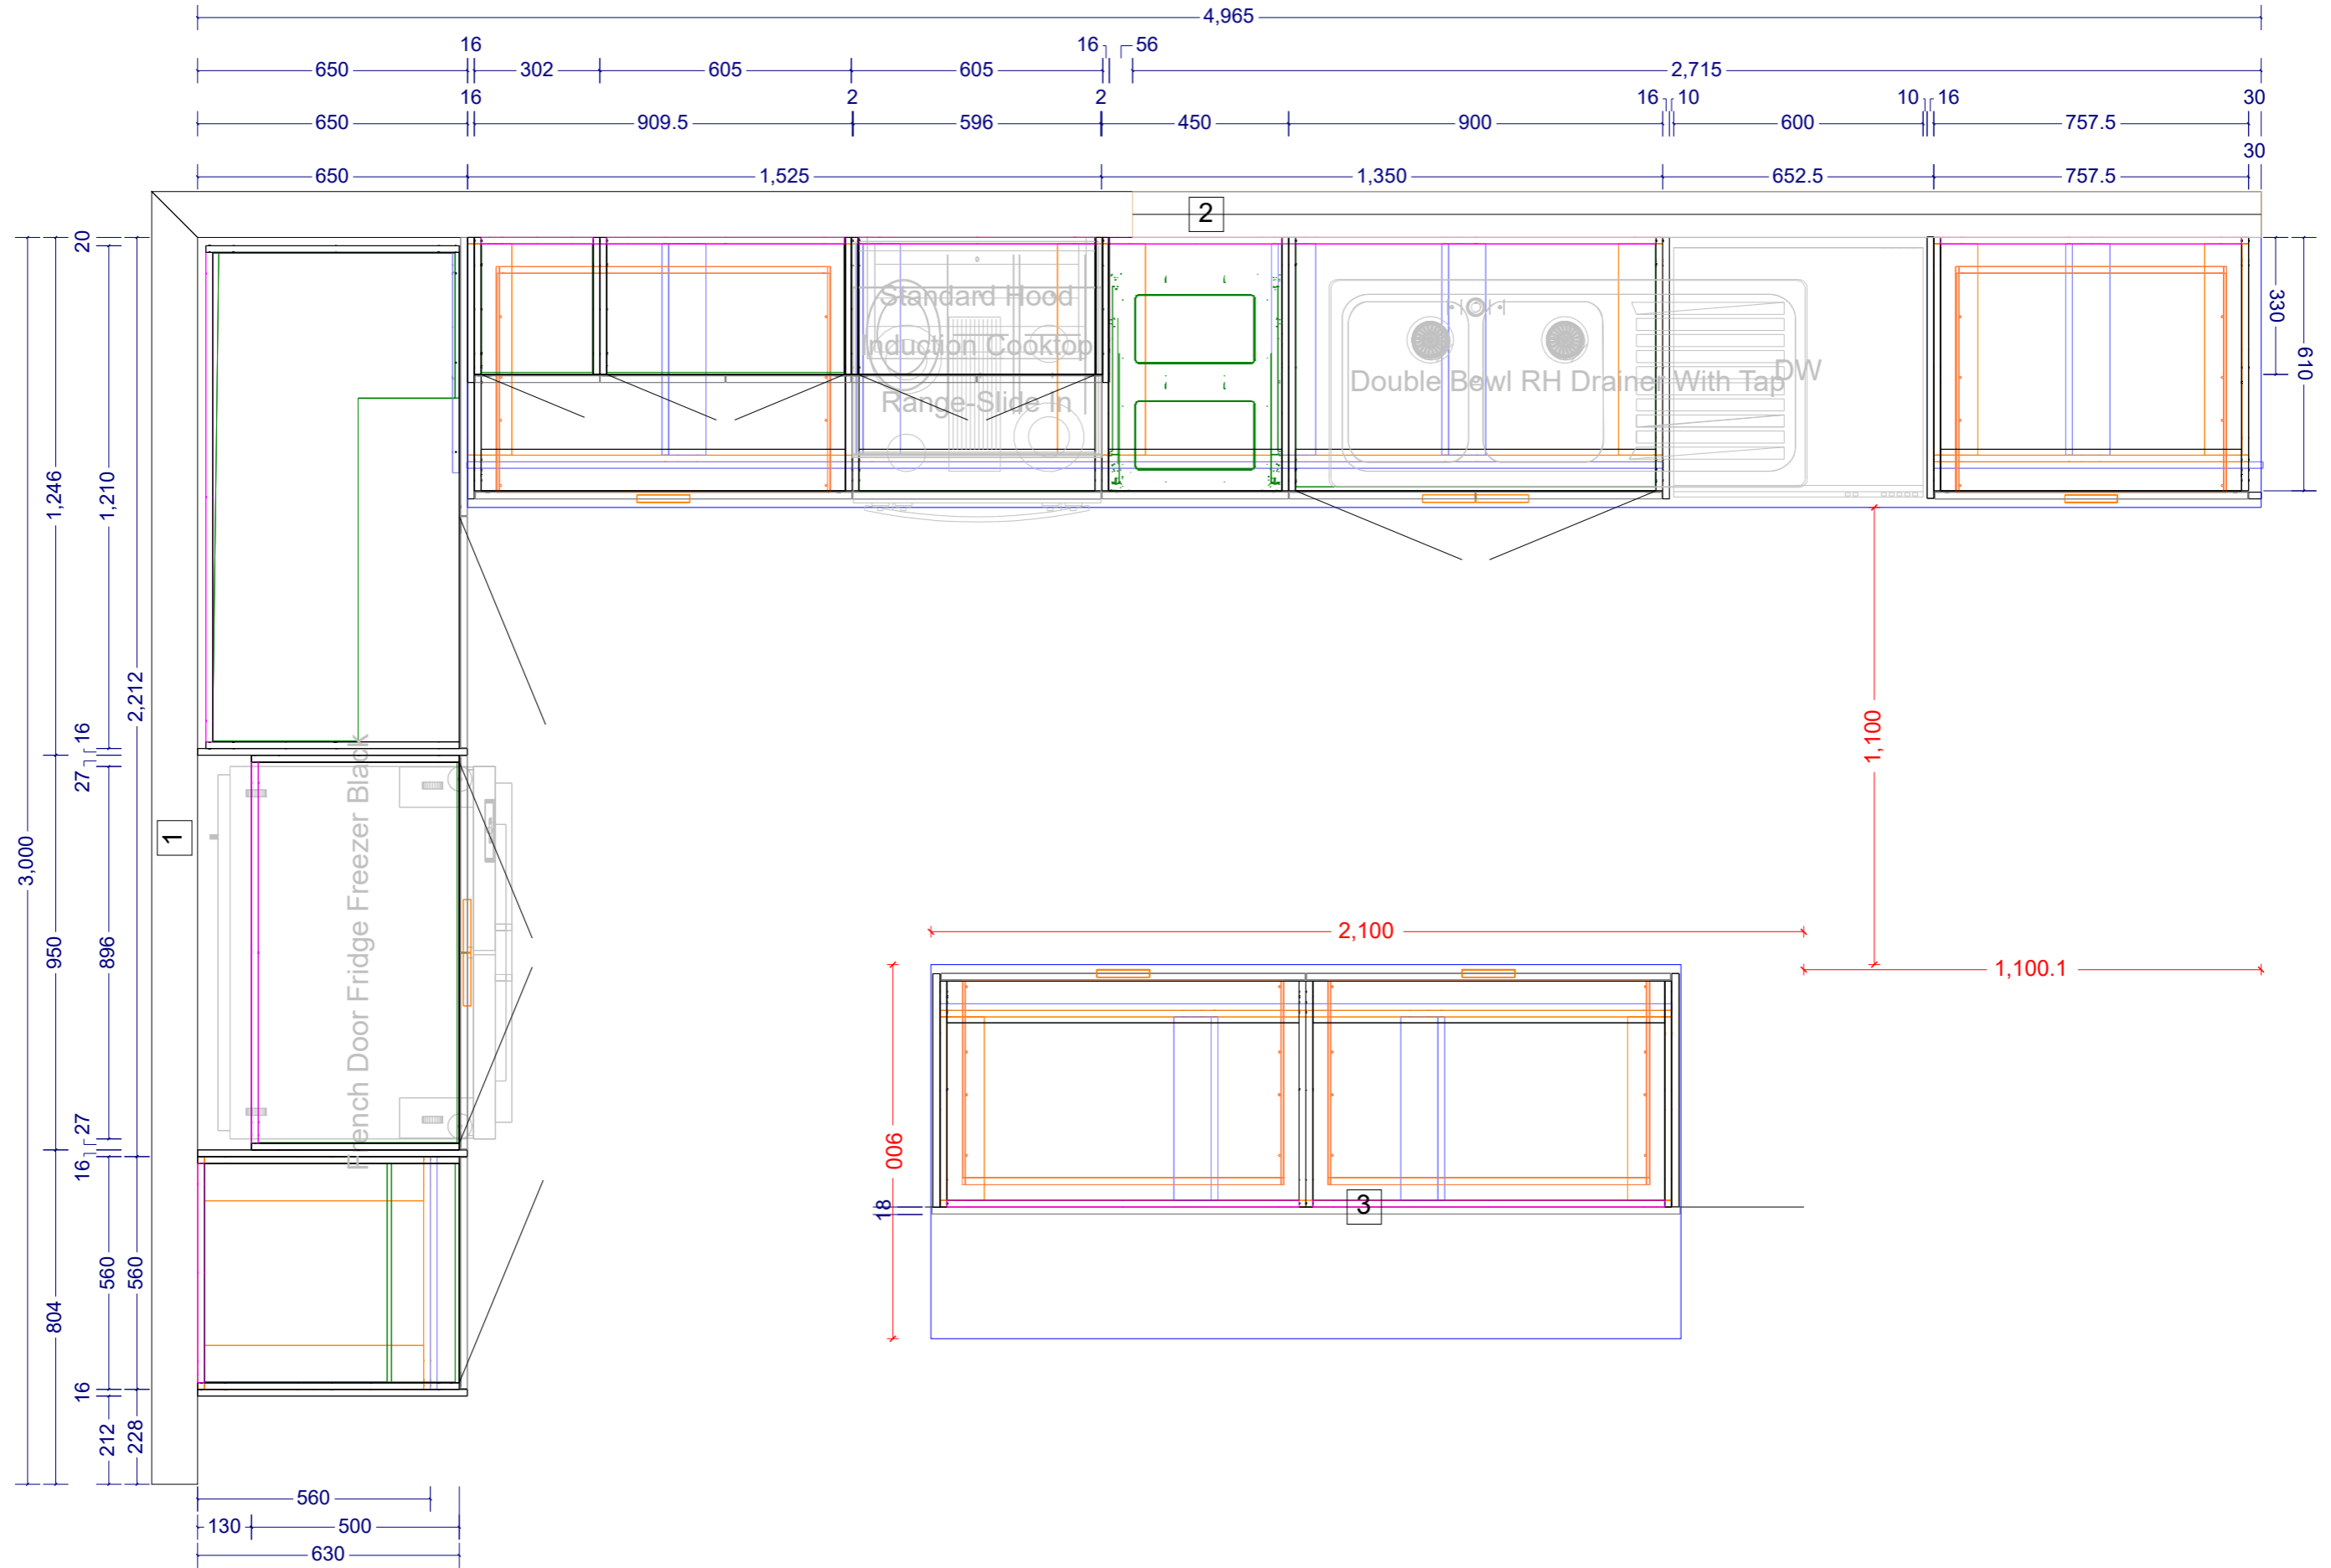

### Revisions:

Revision 1:	
Revision 2:	
Revision 3:	

### Room Details:

Room Height:	2,505
Bulkhead Height:	
Tall Cabinet Height:	
Base Cabinet Height:	780
Wall Cabinet Height:	600
Splashback Height:	
Toe Height:	100

Room 1

Room 1 Wall #1 (3,000 X 2,505)

Room 1 Wall #2 (4,965 X 2,505)

Room 1

Room 1 Wall #3 Back (2,115 X 900)

Room 1