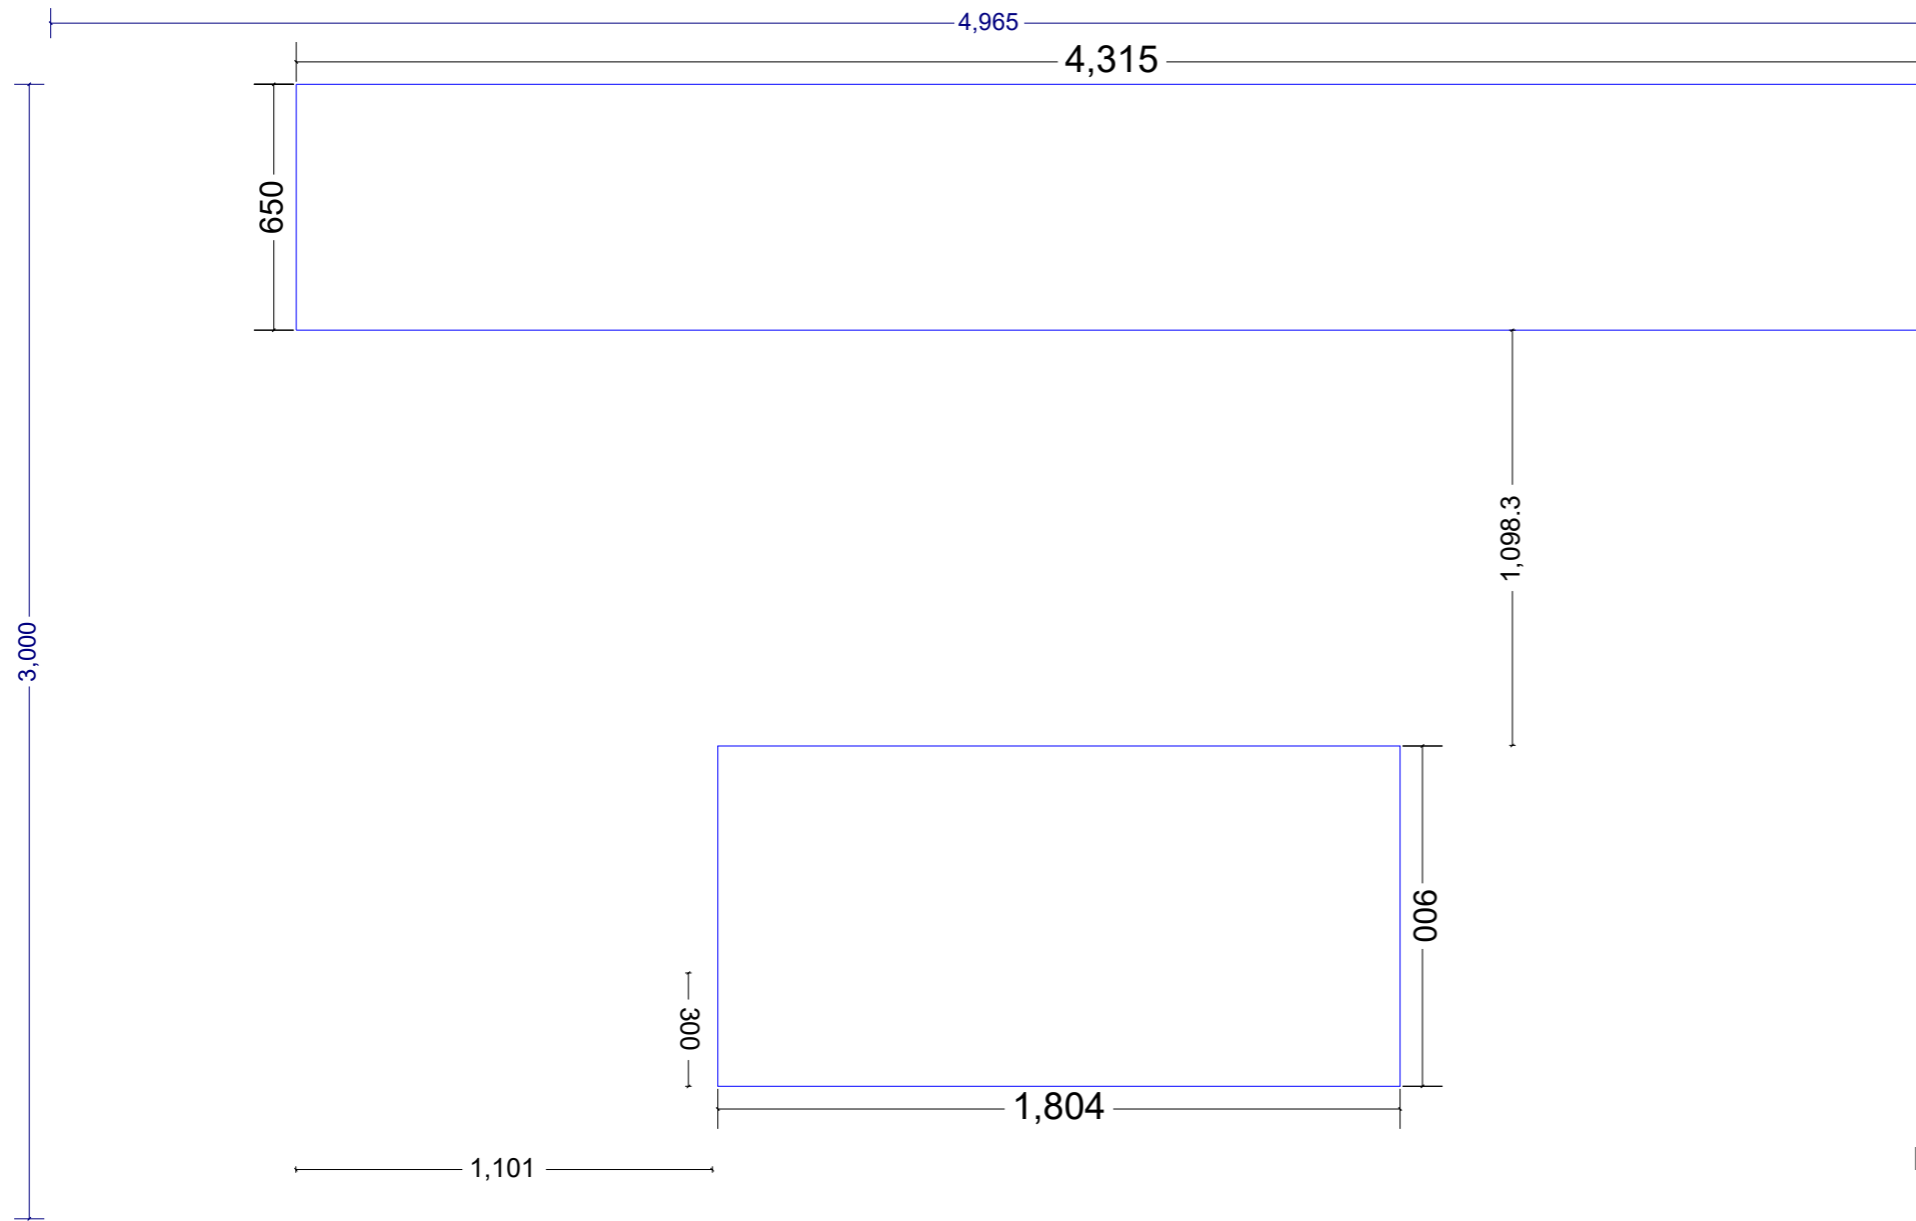

### Room Details:

Room Height:	2,505
Bulkhead Height:	
Tall Cabinet Height:	
Base Cabinet Height:	780
Wall Cabinet Height:	600
Splashback Height:	
Toe Height:	100

Room 1

Room 1 Wall #1 (3,000 X 2,505)

Room 1 Wall #2 (4,965 X 2,505)

Room 1

Room 1 Wall #3 Back (2,115 X 900)

Room 1