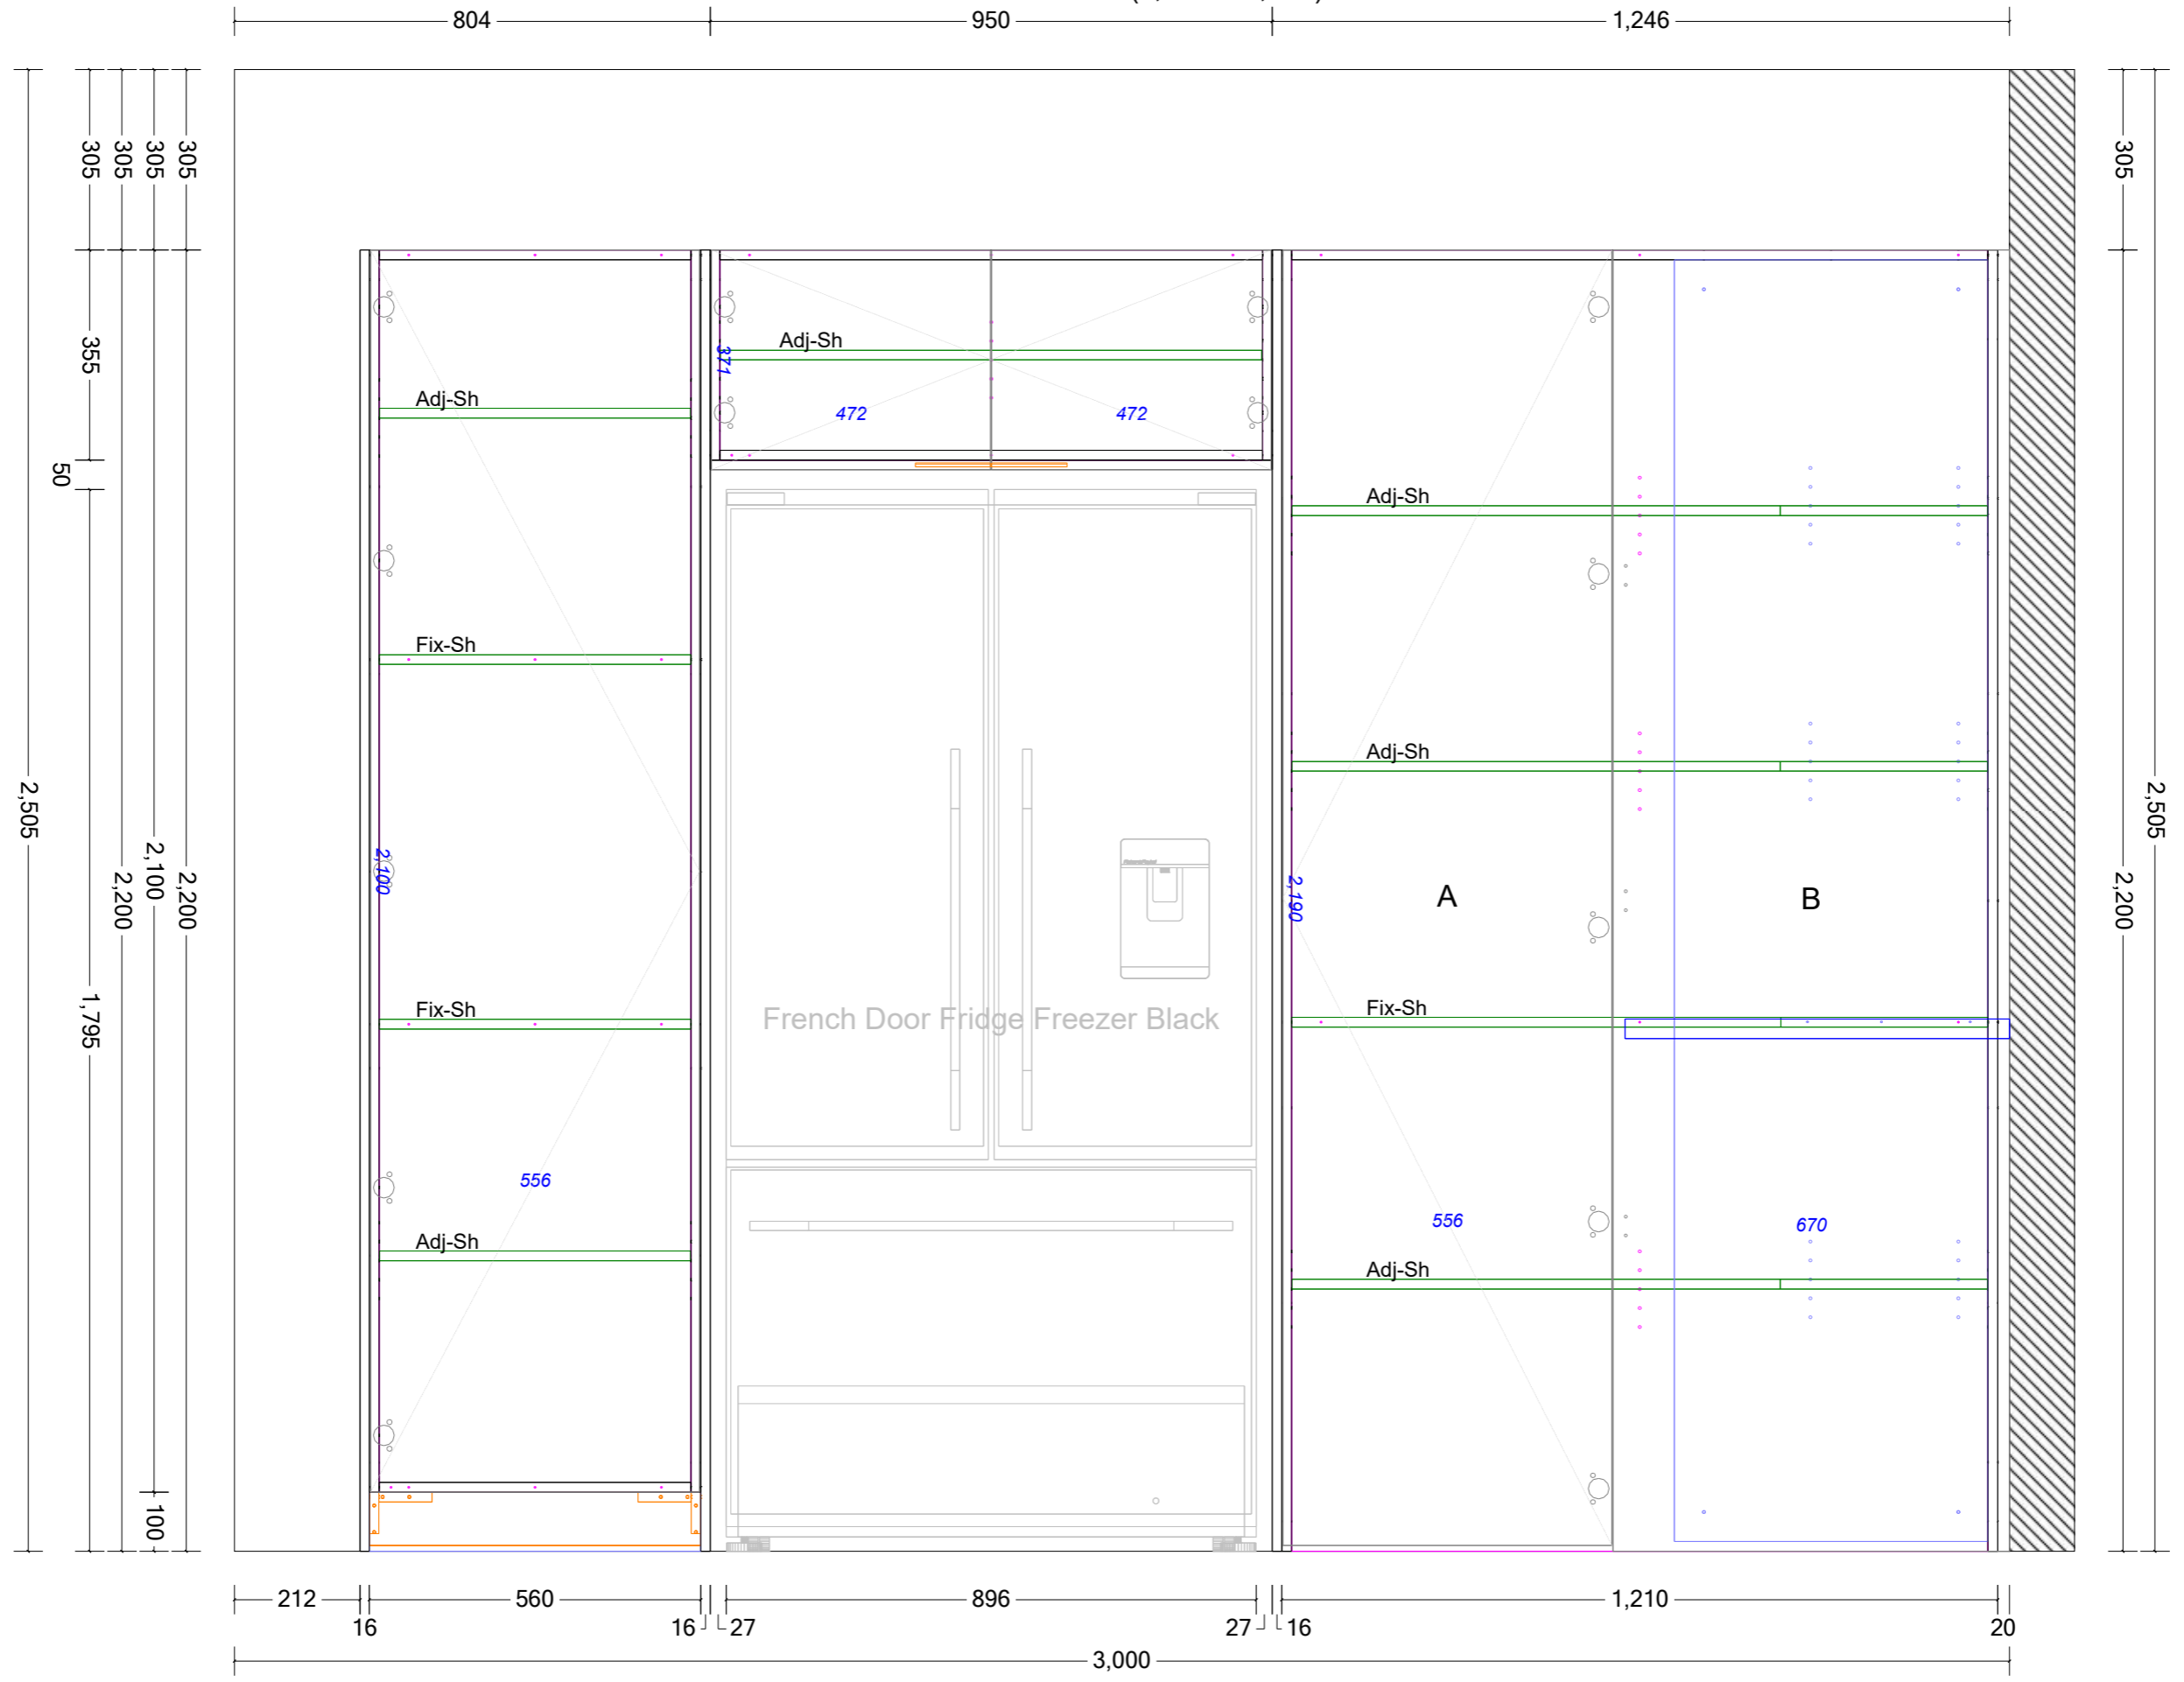

### Room Details:

Room Height:	2,505
Bulkhead Height:	
Tall Cabinet Height:	
Base Cabinet Height:	780
Wall Cabinet Height:	600
Splashback Height:	
Toe Height:	100

Room 1

Room 1 Wall #1 (3,000 X 2,505)

Room 1 Wall #2 (4,965 X 2,505)

Room 1

Room 1 Wall #3 Back (2,115 X 900)

Room 1