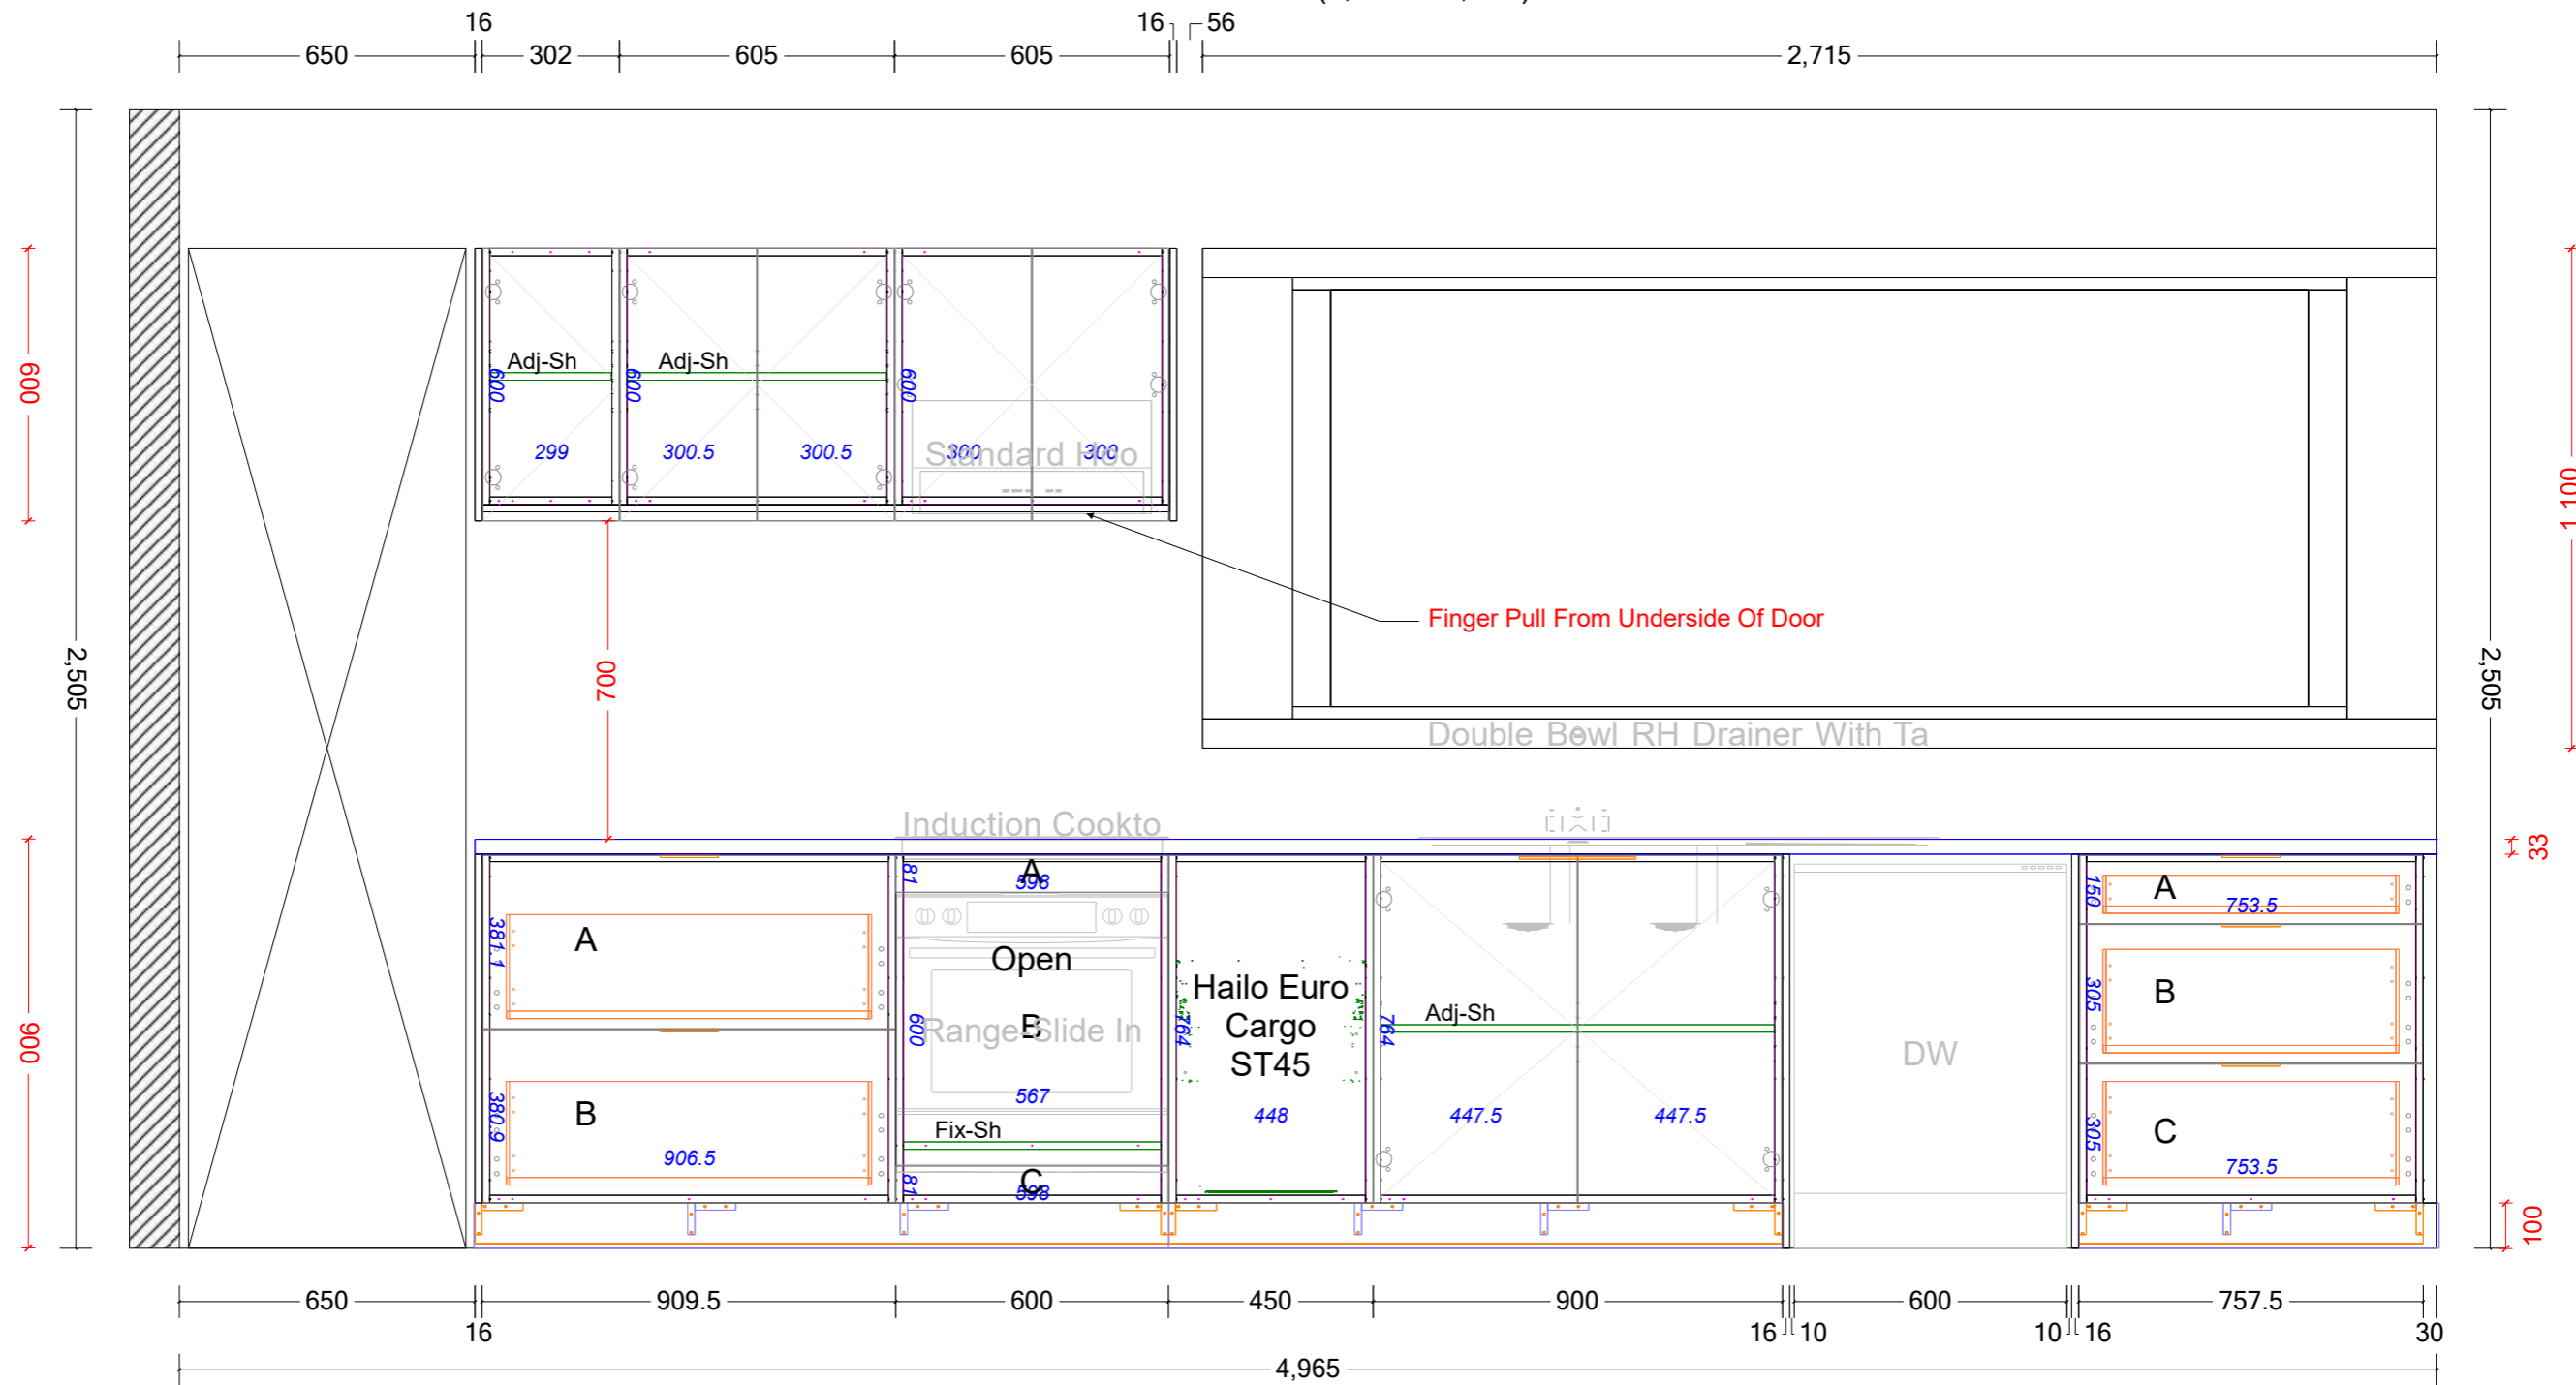

### Room Details:

Room Height:	2,505
Bulkhead Height:	
Tall Cabinet Height:	
Base Cabinet Height:	780
Wall Cabinet Height:	600
Splashback Height:	
Toe Height:	100

Room 1

Room 1 Wall #1 (3,000 X 2,505)

Room 1 Wall #2 (4,965 X 2,505)

Room 1

Room 1 Wall #3 Back (2,115 X 900)

Room 1