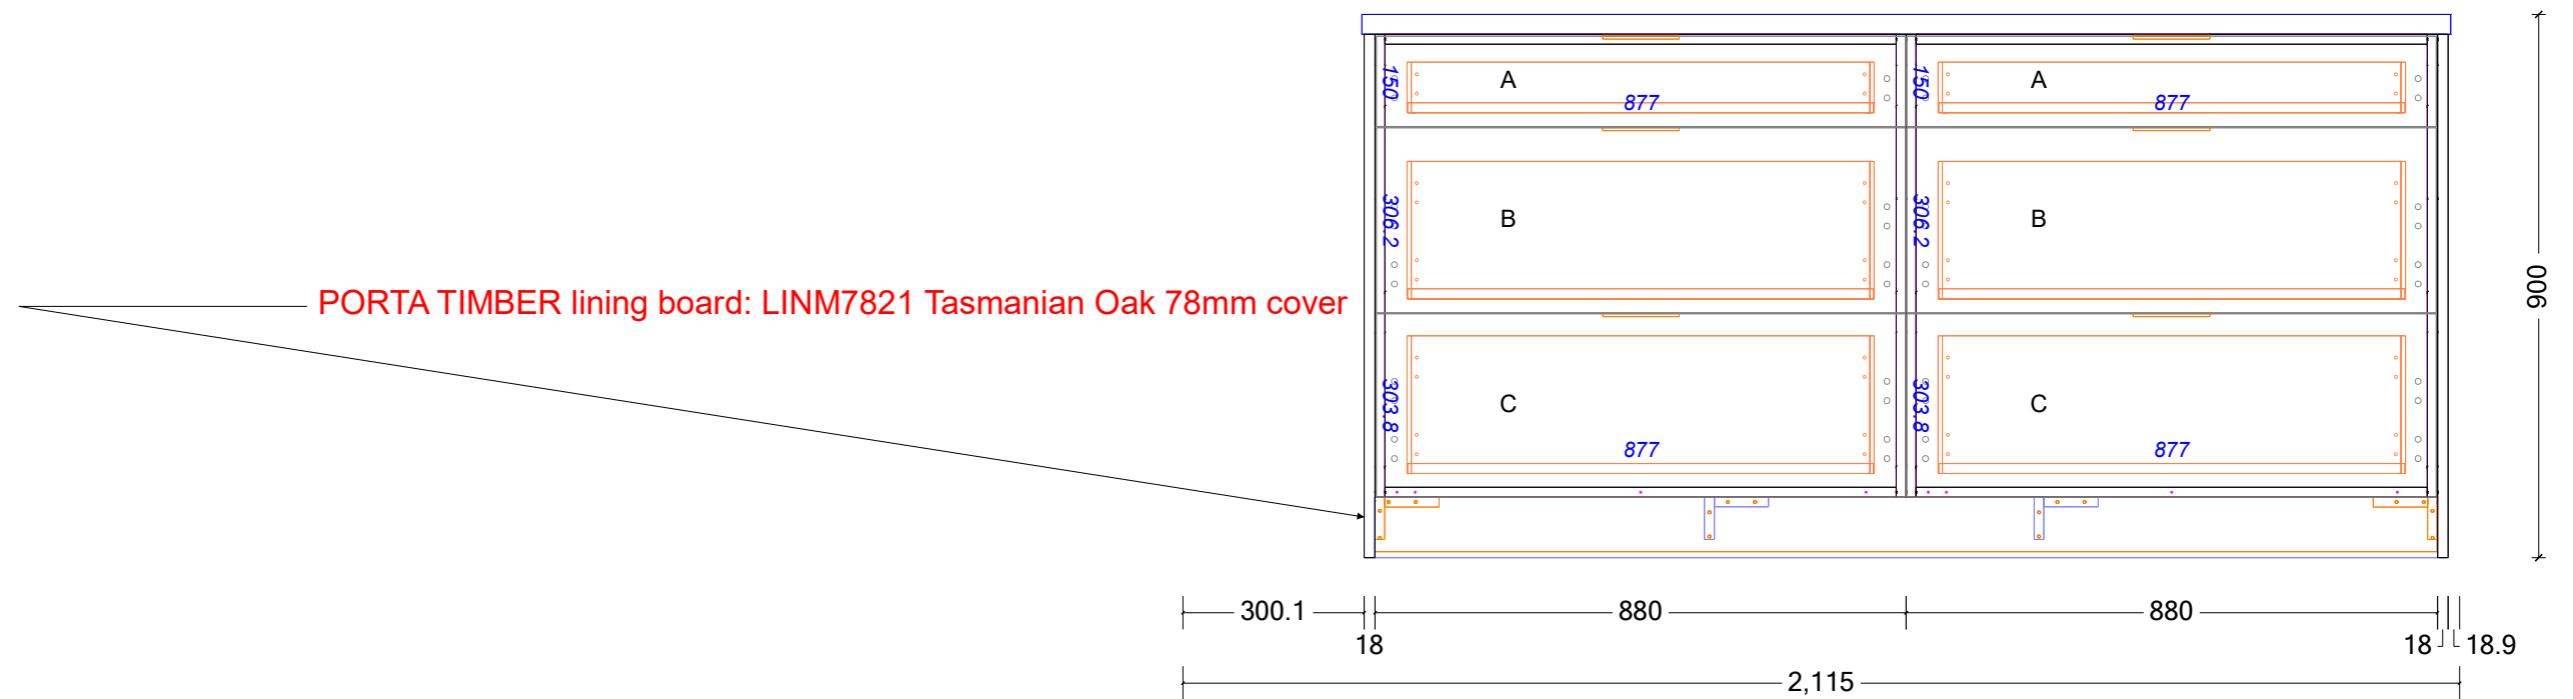

Room 1

Room 1 Wall #3 Back (2,115 X 900)